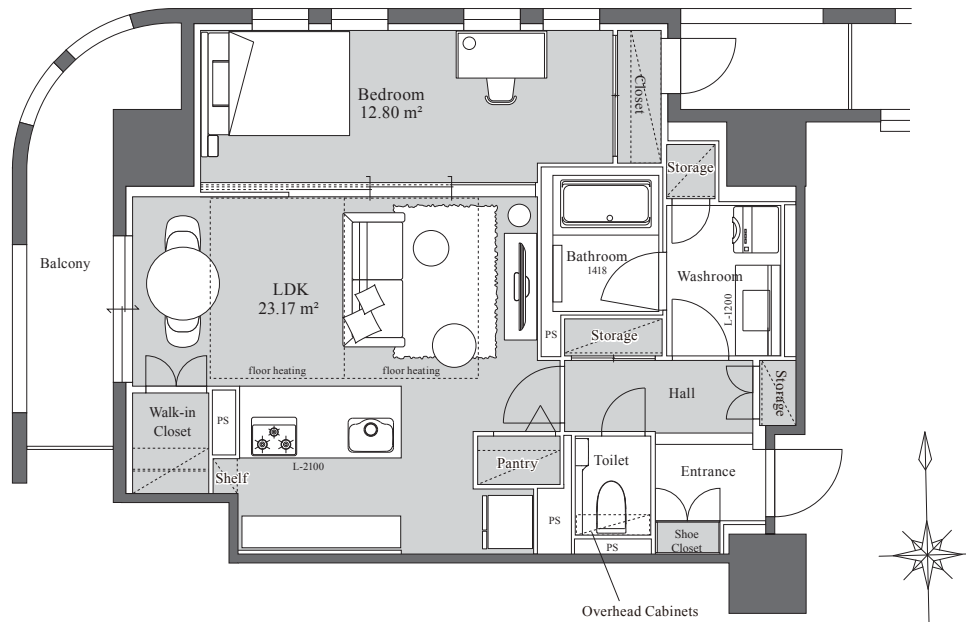

THE WEAVE
MINAMI SEMBA

All windows have curtains.

Altype
1LDK
59.09m²

Scale ≒ 1/100

All dimensions are in millimeters unless otherwise noted and are based on the centerline of the walls. Please note that there may be slight variations in the actual construction. Interior finishes may be subject to change. In cases where there are discrepancies between the drawings and the actual conditions, the actual conditions will prevail.